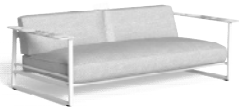

RIVIERA SOFA / CODE: RIVDIV

40 KG | 1 UNIT | 1,16 MC

COVER 265 €
RIVDIVCOP

RIVDIV-BI-C96
RIVDIV-BI-C132
RIVDIV-GR-C41
RIVDIV-GR-C132

White-silver-ceppo di gre' 5.467 €
White-beige-calacatta
Graphite-black-ceppo di gre'
Graphite-beige-calacatta

Width Depth Height Harm Hseat Hcush. 40"HC - 48pcs
200 | 95 | 68 | 60 | 42 | 24 cm
78.7 | 37.4 | 26.8 | 23.6 | 16.5 | 9.4 inch