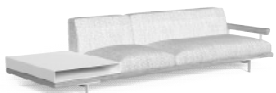

ALLURE SOFA SX 3 SEATER LOW ARM + SHELF / CODE: ALLSX3P-04

65 KG | 1 UNIT | 1,95 MC

COVER 360 €
ALLSX3P-04COP

ALLSX3P-04-L2-C5
ALLSX3P-04-L2-C141
ALLSX3P-04-L2-C6
ALLSX3P-04-L11-C6

Natural-mambo pearl 10.684 €
Natural-peach white
Natural-plain taupe
Palissandro-plain taupe

Width Depth Height Harm Hseat Hcush. 40"HC - 36pcs
285 | 95 | 70 | 49 | 40 | 20 cm
112.2 | 37.4 | 27.6 | 19.3 | 15.7 | 7.9 inch

ALLCUSB-C141 Peach white 272 €
ALLCUSB-C6 Plain taupe
ALLCUSB-C5 Mambo pearl