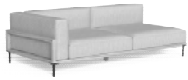

CLEO WOOD SOFA DX / CODE: CLEDX

40 KG | 1 UNIT | 1,48 MC

COVER 250 €
CLEDXCOP

CLEDX-L2-C10
CLEDX-L2-C11
CLEDX-L2-C123
CLEDX-L11-C10
CLEDX-L11-C11
CLEDX-L11-C123

6.518 €
Natural teak-Archi white-brown
Natural teak-Mambo red
Natural teak-White-beige
Palissandro-Archi white-brown
Palissandro-Mambo red
Palissandro-White-beige

Width	Depth	Height	H.seat	H.cus	
200	100	65	40	20	cm
78.7	39.4	25.6	15.7	7.9	inch

40"HC - 39pcs