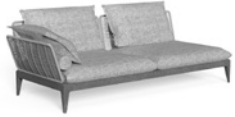

CRUISE TEAK SOFA DX / CODE:CRULDIVDX

50 KG | 1 UNIT | 2,27 MC

COVER 275 €
CRULDIVDXCOP

CRULDIVDX-C24
CRULDIVDX-C25
CRULDIVDX-C119

teak-mambo taupe 7.970 €
teak-twill beige 8.384 €
teak-slate grey

Width	Depth	Height	Harm	H.seat	H.cus	
230	110	73	63	37	16	cm
90.6	43.3	28.7	24.8	14.6	6.3	inch