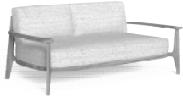

Width	Depth	Height	Harm	H.seat	H.cus	
235	94	82	56	46	19	cm
92.5	37.0	32.3	22.0	18.1	7.5	inch

EVER SOFA 2 SEATER / CODE: EVEDIV2

28 KG | 1 UNIT | 1,41 MC

COVER 260 €
EVEDIV2COP

EVEDIV2-L9-C5
EVEDIV2-L9-C123
EVEDIV2-L14-C123