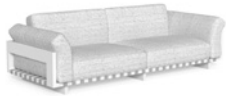

ARGO ALU SOFA / CODE: AGOALUDIV

48 KG | 1 UNIT | 1,68 MC

COVER 295 €
AGODIVCOP

AGOALUDIV-BI-C5
AGOALUDIV-GR-C5
AGOALUDIV-GR-C78
AGOALUDIV-RO-C11

White-mambo pearl 8.436 €
Graphite-mambo pearl
Graphite-plain mud
Red-mambo red 8.857 €

width	depth	height	h.arm	h.seat	h.cush	
240	95	65	60	40	25	cm
94.5	37.4	25.6	23.6	15.7	9.8	inch