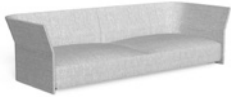

CLIFF SOFA BACKREST FABRIC / CODE: CLIDIV3-T

54 KG | 1 UNIT | 2,40 MC

COVER 340 €
CLIDIV3-TCOP

CLIDIV3-T-BG-C42
CLIDIV3-T-GF-C42
CLIDIV3-T-G-C102
CLIDIV3-T-B-C50
CLIDIV3-T-GR-C48

Fabric beige, beige cushion 9.565 €
Fabric geom fantasy, beige cushion
Fabric green, green cushion
Fabric blue, blue cushion
Fabric dark grey, d.grey cushion

Width	Depth	Height	H. seat	H. cus	
268	100	78	44	38	cm
105.5	39.4	30.7	17.3	15.0	inch

40"HC - 24pcs