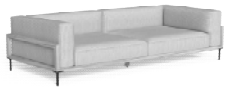

CLEO WOOD SOFA / CODE:CLEDIV

40 KG | 1 UNIT | 1,58 MC

COVER 275 €
CLEDIVCOP

CLEDIV-L2-C10
CLEDIV-L2-C11
CLEDIV-L2-C123
CLEDIV-L11-C10
CLEDIV-L11-C11
CLEDIV-L11-C123

6.984 €
Natural teak-Archi white-brown
Natural teak-Mambo red
Natural teak-White-beige
Palissandro-Archi white-brown
Palissandro-Mambo red
Palissandro-White-beige

Width	Depth	Height	H.seat	H.cus	
230	100	65	40	20	cm
90.6	39.4	25.6	15.7	7.9	inch

40"HC - 39pcs