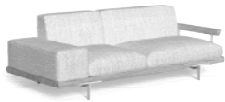

ALLURE SOFA 2 SEATER FABRIC DX+WOOD SX ARM / CODE: ALLDIV2P-01

44 KG | 1 UNIT | 1,60 MC

COVER 275 €
ALLDIV2P-01COP

ALLDIV2P-01-L2-C5
ALLDIV2P-01-L2-C141
ALLDIV2P-01-L2-C6
ALLDIV2P-01-L11-C6

Natural-mambo pearl 9.985 €
Natural-peach white
Natural-plain taupe
Palissandro-plain taupe

Width	Depth	Height	Harm	Hseat	H.cush	
215	95	70	49	40	20	cm
84.6	37.4	27.6	19.3	15.7	7.9	inch

ALLCUSB-C141
ALLCUSB-C6
ALLCUSB-C5

Peach white 272 €
Plain taupe
Mambo pearl