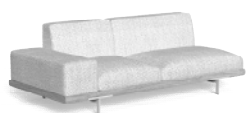

ALLURE SOFA DX 2 SEATER FABRIC ARM / CODE: ALLDX2P-01

31 KG | 1 UNIT | 1,60 MC

COVER 275 €
ALLDX2P-01COP

ALLDX2P-01-L2-C5
ALLDX2P-01-L2-C141
ALLDX2P-01-L2-C6
ALLDX2P-01-L11-C6

Natural-mambo pearl 9.214 €
Natural-peach white
Natural-plain taupe
Palissandro-plain taupe

Width Depth Height Harm H.seat H.cush. 40"HC - 41pcs
220 | 95 | 70 | 49 | 40 | 20 cm
86.6 | 37.4 | 27.6 | 19.3 | 15.7 | 7.9 inch