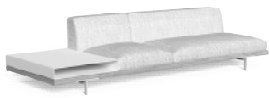

ALLURE SOFA CX 3 SEATER + DX SHELF / CODE: ALLCX3P-01

65 KG | 1 UNIT | 1,95 MC

COVER 360 €
ALLCX3P-01COP

ALLCX3P-01-L2-C5
ALLCX3P-01-L2-C141
ALLCX3P-01-L2-C6
ALLCX3P-01-L11-C6

Natural-mambo pearl 10.120 €
Natural-peach white
Natural-plain taupe
Palissandro-plain taupe

Width	Depth	Height	Hseat	H.cush	
280	95	70	40	20	cm
110.2	37.4	27.6	15.7	7.9	inch