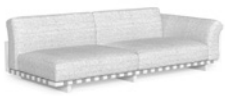

ARGO ALU SOFA SX / CODE: AGOALUSX

40 KG | 1 UNIT | 1,53 MC

COVER 275 €
AGOSXCOP

AGOALUSX-BI-C5
AGOALUSX-GR-C5
AGOALUSX-GR-C78
AGOALUSX-RO-C11

White-mambo pearl 7.253 €
Graphite-mambo pearl
Graphite-plain mud
Red-mambo red 7.615 €

Width	Depth	Height	H.arm	H.seat	H.cush.	
218	95	65	60	40	25	cm
85.8	37.4	25.6	23.6	15.7	9.8	inch