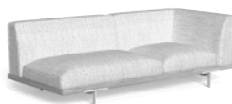

ALLURE SOFA CORNER SX / CODE: ALLANG-02

43 KG | 1 UNIT | 1,60 MC

COVER
ALLANG-02COP

275 €

ALLANG-02-L2-C5
ALLANG-02-L2-C141
ALLANG-02-L2-C6
ALLANG-02-L11-C6

Natural-mambo pearl
Natural-peach white
Natural-plain taupe
Palissandro-plain taupe

10.314 €

Width Depth Height Hseat H.cush. 40"HC - 43pcs

210 | 95 | 70 | 40 | 20 cm

82.7 | 37.4 | 27.6 | 15.7 | 7.9 inch