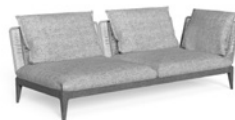

CRUISE TEAK SOFA CORNER SX / CODE:CRULANGSX

51 KG | 1 UNIT | 2,27 MC

COVER 275 €
CRULANGSXCOP

CRULANGSX-C24
CRULANGSX-C25
CRULANGSX-C119

teak-mambo taupe 8.116 €
teak-twill beige 8.540 €
teak-slate grey

Width	Depth	Height	H.seat	H.cus	
230	110	73	37	16	cm
90.6	43.3	28.7	14.6	6.3	inch