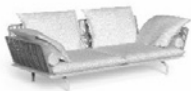

For maintenance, see the use and maintenance sheet starting from page 98 of this pricelist.

CRUISE ALU SOFA 3 SEATER / CODE:CRUALUDIV

53 KG | 1 UNIT | 2,05 MC

COVER 290 €
CRUALUDIVCOP

CRUALUDIV-C54
CRUALUDIV-C48
CRUALUDIV-C58
* CRUALUDIV-C55
* on request 12/16 week