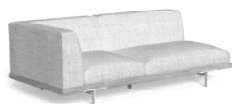

ALLURE SOFA CORNER DX / CODE: ALLANG-01

43 KG | 1 UNIT | 1,60 MC

COVER
ALLANG-01COP

275 €

ALLANG-01-L2-C5
ALLANG-01-L2-C141
ALLANG-01-L2-C6
ALLANG-01-L11-C6

Natural-mambo pearl
Natural-peach white
Natural-plain taupe
Palissandro-plain taupe

10.314 €

Width Depth Height Hseat H.cush. 40"HC - 45pcs

210 | 95 | 70 | 40 | 20 cm

82.7 | 37.4 | 27.6 | 15.7 | 7.9 inch