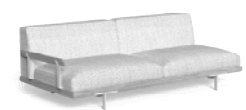

ALLURE SOFA DX 2 SEATER WOOD ARM / CODE: ALLDX2P-02

44 KG | 1 UNIT | 1,60 MC

COVER 275 €
ALLDX2P-02COP

ALLDX2P-02-L2-C5
ALLDX2P-02-L2-C141
ALLDX2P-02-L2-C6
ALLDX2P-02-L11-C6

Natural-mambo pearl 10.196 €
Natural-peach white
Natural-plain taupe
Palissandro-plain taupe

Width Depth Height Harm H.seat H.cush. 40"HC - 43pcs
215 | 95 | 70 | 49 | 40 | 20 cm
84.6 | 37.4 | 27.6 | 19.3 | 15.7 | 7.9 inch

ALLCUSB-C141
ALLCUSB-C6
ALLCUSB-C5

Peach white 272 €
Plain taupe
Mambo pearl