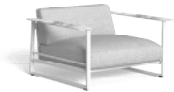

RIVIERA LIVING ARMCHAIR / CODE: RIVPL

31 KG | 1 UNIT | 0,72 MC

COVER 200 €
RIVPLCOP

RIVPL-BI-C96
RIVPL-BI-C132
RIVPL-GR-C41
RIVPL-GR-C132

White-silver-ceppo di gre' 3.272 €
White-beige-calacatta
Graphite-black-ceppo di gre'
Graphite-beige-calacatta

Width Depth Height Harm Hseat Hcush. 40"HC - 96pcs
110 | 95 | 68 | 60 | 42 | 24 cm
43.3 | 37.4 | 26.8 | 23.6 | 16.5 | 9.4 inch