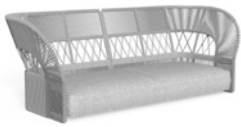

CLIFF SOFA BACKREST ROPE / CODE: CLIDCDIV3-C

68 KG | 1 UNIT | 3,97 MC

COVER 375 €
CLIDCDIV3-COP

CLIDCDIV3-C-BG-C42
CLIDCDIV3-C-BG-C49
CLIDCDIV3-C-GR-C48
CLIDCDIV3-C-RO-C68

Rope beige, beige cushion 9.558 €
Rope beige, plain white cushion
Rope dark grey,d.grey cushion
Rope red, outmap plum cushion 9.893 €

Width	Depth	Height	H. seat	H. cus	
288	114	105	44	38	cm
113.4	44.9	41.3	17.3	15.0	inch