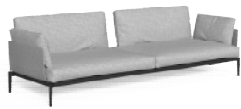

LEAF SOFA / CODE: LEADIV3

57 KG | 1 UNIT | 1,65 MC

COVER 285 €
LEADIV3COP

LEADIV3-B-C96
LEADIV3-B-C151
LEADIV3-G-C92
LEADIV3-G-C97
LEADIV3-G-C114
LEADIV3-M-C35

White-silver 7.772 €
White-iris sand
Graphite-ash
Graphite-inkas bronze
Graphite-inkas pattern
Mokka-dove mélange

Width Depth Height Harm Hseat H.cush. 40"HC - 24pcs

260 | 84 | 69 | 58 | 41 | 17 cm

102.4 | 33.1 | 27.2 | 22.8 | 16.1 | 6.7 inch