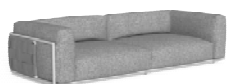

TRESSÉ SOFA 3 SEATER / CODE: TREDIV3

68 KG | 1 UNIT | 1,90 MC

COVER 285 €
TREDIV3COP

TREDIV3-BI-CM3-C176
TREDIV3-GR-CM5-C175
TREDIV3-SG-CM4-C175

White-ivory-gardenia 8.396 €
Graphite-mud-canapa
Silk grey-sienna-canapa

Width Depth Height H. seat H.cus 40"HC - 32pcs
256 | 103 | 64 | 39 | 32 cm
100.8 | 40.6 | 25.2 | 15.4 | 12.6 inch