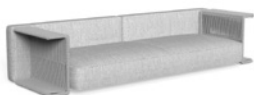

COVER
CLIDCDIV3-T-COP

375 €

CLIDCDIV3-T-BG-C42
CLIDCDIV3-T-BG-C49
CLIDCDIV3-T-GR-C48
CLIDCDIV3-T-RO-C68

Fabric and cushion beige
Fabric and cushion plain white
Fabric and cushion dark grey
Fabric and cushion outmap plum