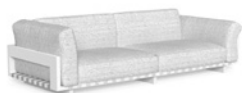

ARGO ALU SOFA CORNER DX / CODE: AGOALUANGDX

48 KG | 1 UNIT | 1,68 MC

COVER
AGOANGDXCOP

295 €

AGOALUANGDX-BI-C5
AGOALUANGDX-GR-C5
AGOALUANGDX-GR-C78
AGOALUANGDX-RO-C11

White-mambo pearl
Graphite-mambo pearl
Graphite-plain mud
Red-mambo red

8.678 €

9.108 €

Width	Depth	Height	Harm	H.seat	H.cush.	40"HC - 24pcs
240	95	65	60	40	25	cm
94.5	37.4	25.6	23.6	15.7	9.8	inch