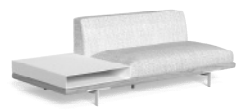

ALLURE SOFA CX 2 SEATER + DX SHELF / CODE: ALLCX2P-01

48 KG | 1 UNIT | 1,60 MC

COVER 275 €
ALLCX2P-01COP

ALLCX2P-01-L2-C5
ALLCX2P-01-L2-C141
ALLCX2P-01-L2-C6
ALLCX2P-01-L11-C6

Natural-mambo pearl 7.668 €
Natural-peach white
Natural-plain taupe
Palissandro-plain taupe

Width Depth Height H.seat H.cush. 40"HC - 45pcs
210 | 95 | 70 | 40 | 20 cm
82.7 | 37.4 | 27.6 | 15.7 | 7.9 inch